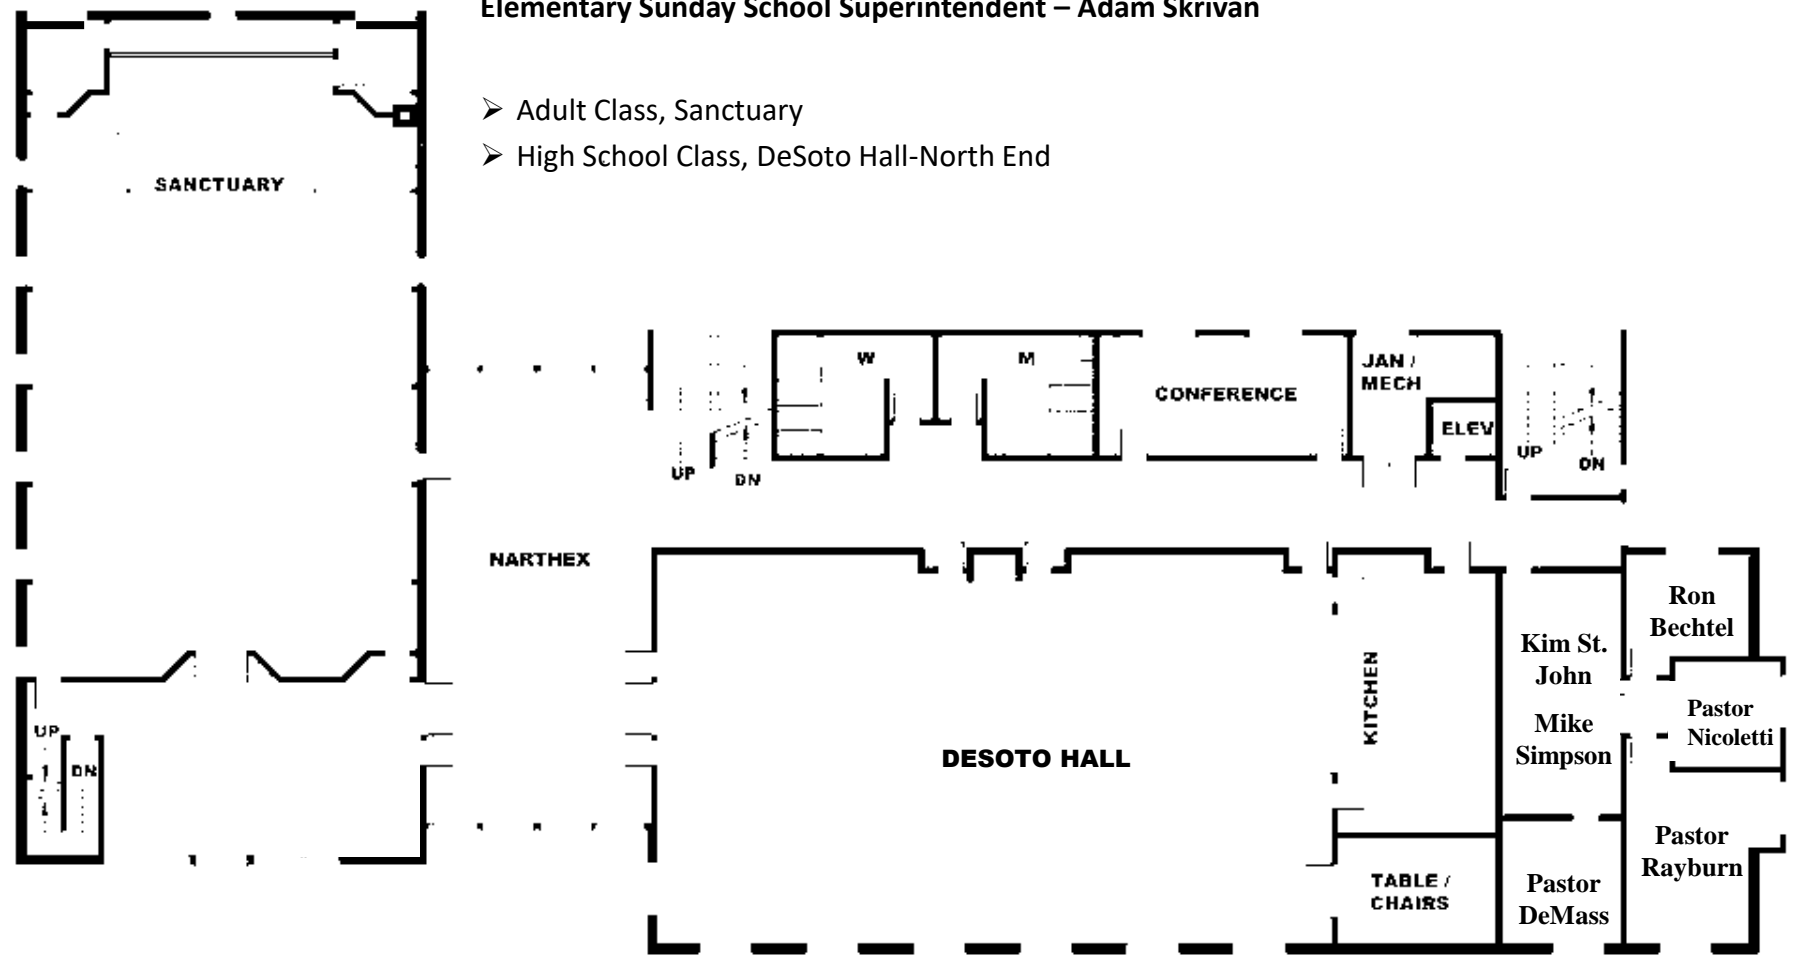

Faith Presbyterian Church Sunday School Main Level

Elementary Sunday School Superintendent – Adam Skrivan

- Adult Class, Sanctuary
- High School Class, DeSoto Hall-North End