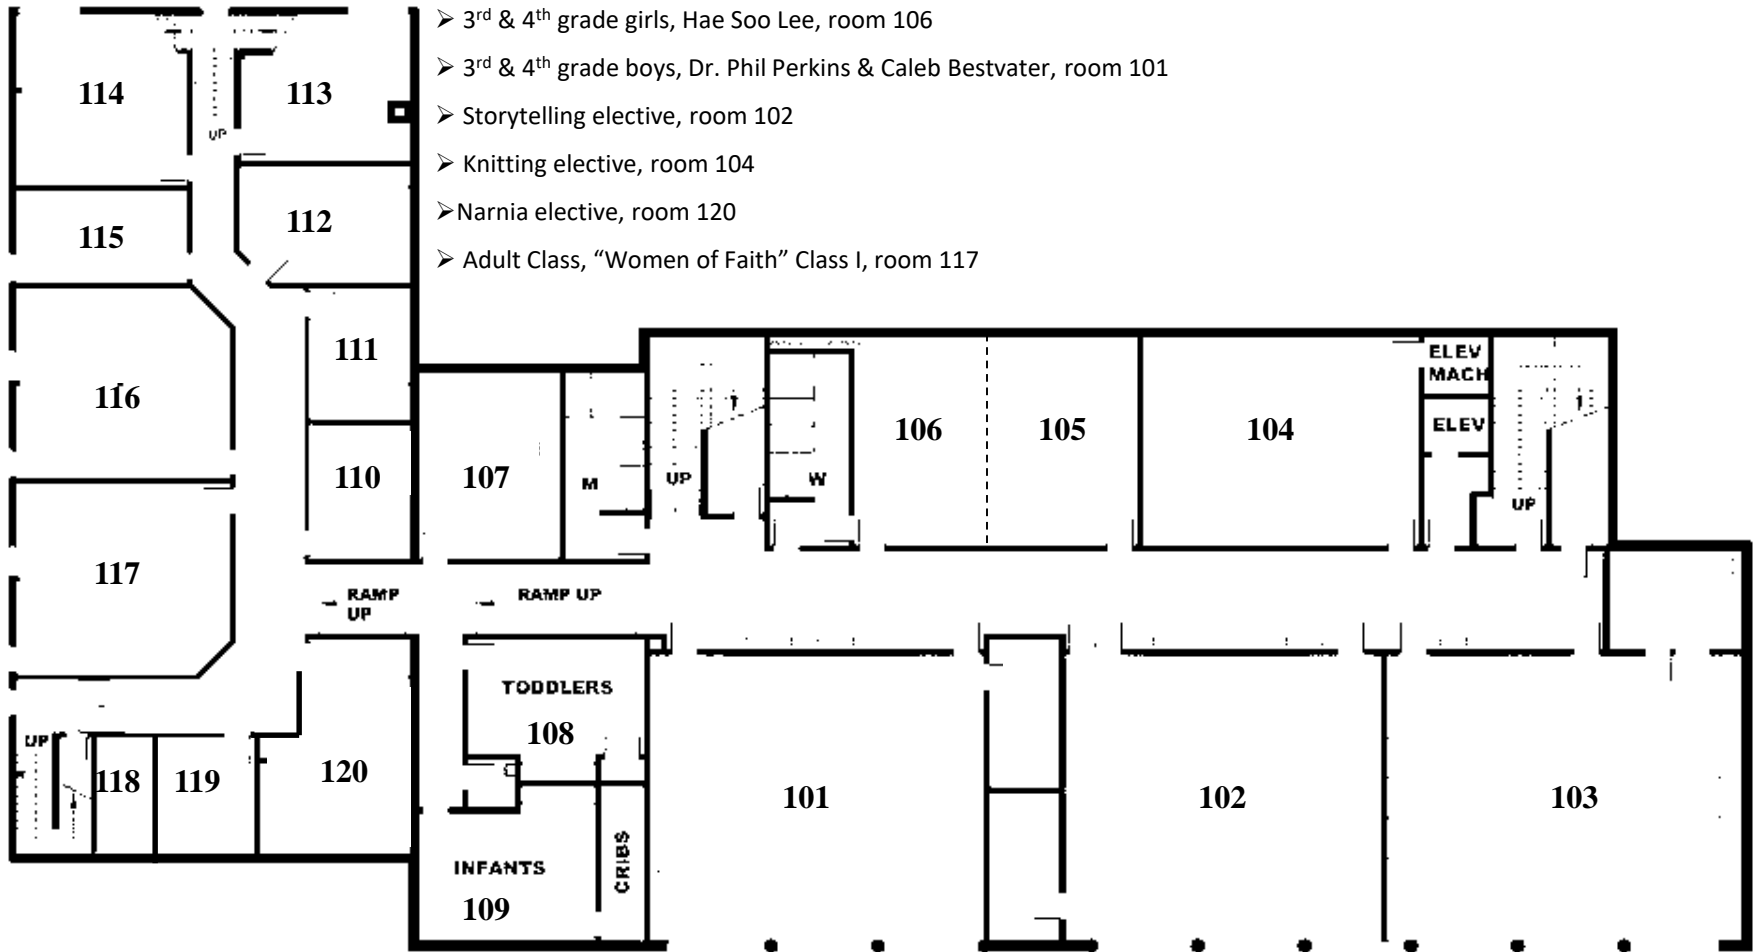

Faith Presbyterian Church Sunday School Lower Level

- 2-year-old, Dorothy Proctor & Denise Welch, room 108
- 3-year-old, Sandra Chiou & Jane Lewellen, room 119
- 4-year-old, Debbie Mellott & Kim St. John, room 111
- Kindergarten, Janet Jack, room 115
- 1st & 2nd grade girls, Beth James & Becky Wilson, room 112
- 1st & 2nd grade boys, Max LeFebvre & Zach St. John, room 105
- 3rd & 4th grade girls, Hae Soo Lee, room 106
- 3rd & 4th grade boys, Dr. Phil Perkins & Caleb Bestvater, room 101
- Storytelling elective, room 102
- Knitting elective, room 104
- Narnia elective, room 120
- Adult Class, "Women of Faith" Class I, room 117

Assembly:

- Opening: 3-year-old thru Kindergarten, Amy Lawty, room 116
- Closing: 1st thru 4th grade, Jennifer & Abraham Sullivan, DeSoto Hall

Faith Presbyterian Church Sunday School Main Level

Elementary Sunday School Superintendent – Adam Skrivan